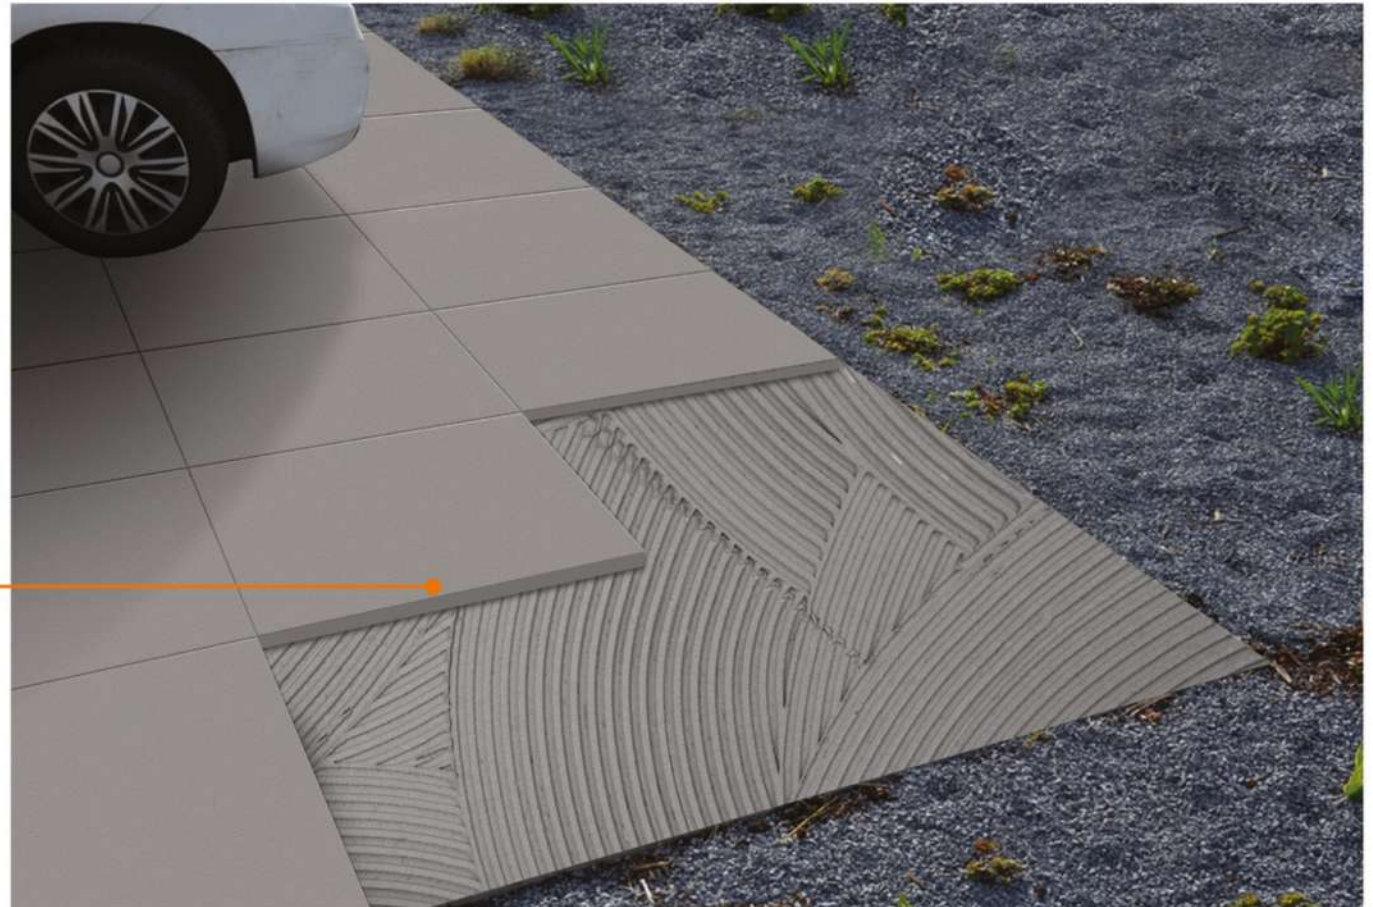

COLOUR

THE FINEST CHOICE TO MAKE THE LONGEST BEAUTIFUL LIFESTYLE

We are introducing a concept of architectural surfaces from our experience of 18 year in manufacturing with the sizes of 600x600mm, 600x1200mm and 800x1600mm that goes beyond traditional ceramics: it allows designers to reinvent design criteria, giving them the utmost freedom and minimal constraints.

The lower weight of the individual tile is a logistical advantage for transportation and handling at the building site, and a practical advantage in special contexts, such as laying over existing surfaces, the shipping industry, and the field of furnishing.

HEAVY TRAFFIC
FLOOR
INSTALLATION

DURABLE CHARACTER

GRAVEL / SAND

Installation with thin joints or joints without grass is recommended for larger areas.

GRASS

These dry-installation systems are very common in outdoor areas. Whether the tiles are to be laid on grass.

RAISED FLOORING

This method is a unique, simple, and attractive approach to close gaps around elevated floors.

SCREED

Screed is a coating of cement and sand applied to a concrete substrate and used to lay various types of flooring.