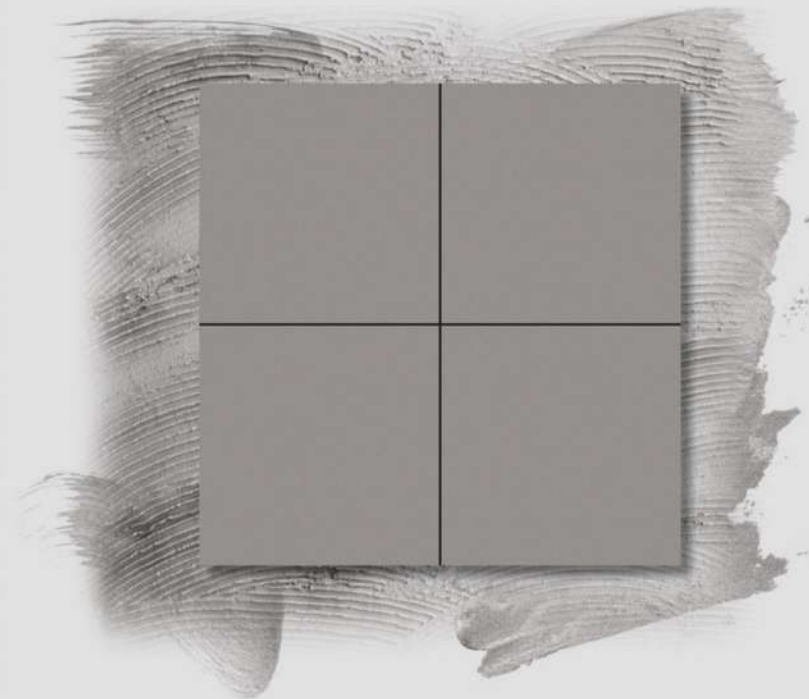

S L A T E G R E Y

Uniquely inspired by the heritage art and delicate colors, the perfect blend of retro designs and current flavours, that gives mesmerizing look to every décor.

600 X 600 MM

SLATE GREY

600 X 600MM MATT FINISH