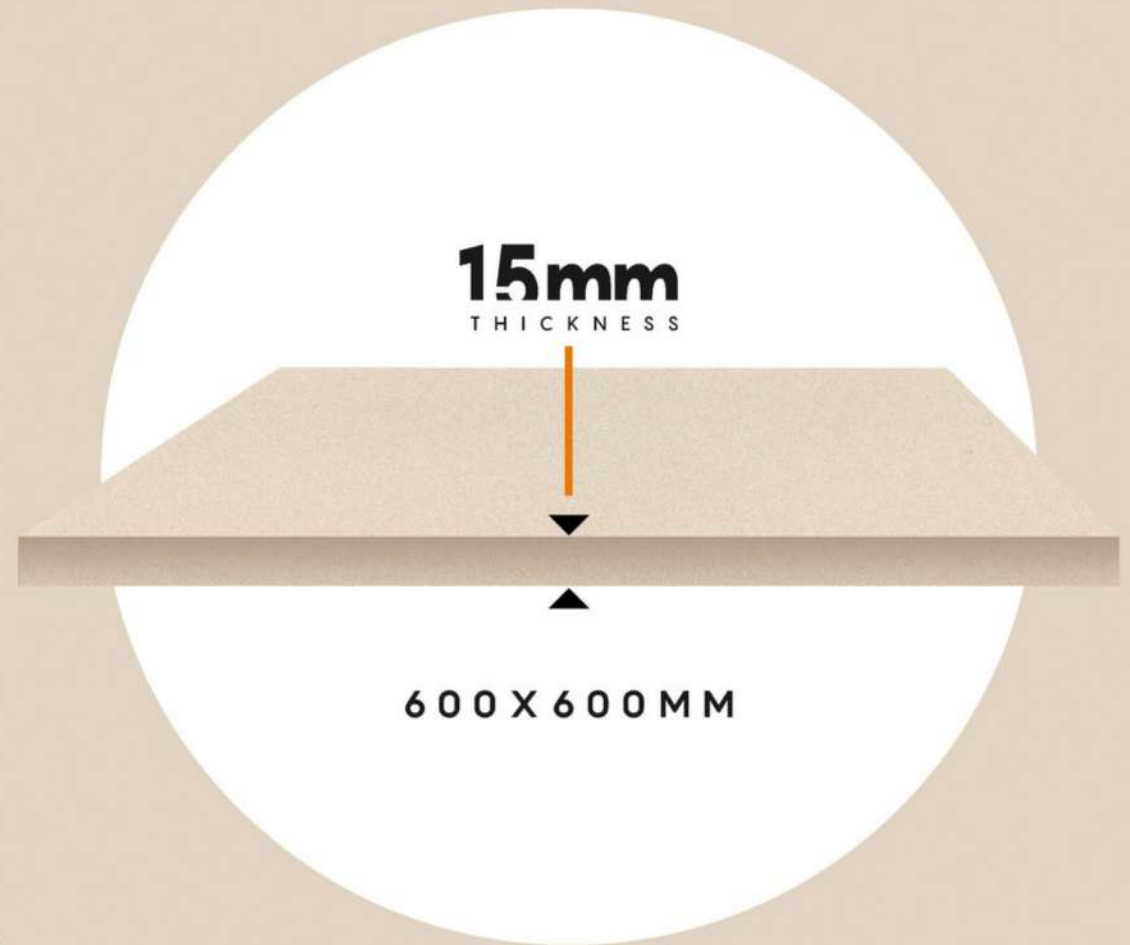

COLOUR

THE FINEST CHOICE TO MAKE THE LONGEST BEAUTIFUL LIFESTYLE

We are introducing a concept of architectural surfaces from our experience of 18 year in manufacturing with the sizes of 600x600mm, 600x1200mm and 800x1600mm that goes beyond traditional ceramics: it allows designers to reinvent design criteria, giving them the utmost freedom and minimal constraints.

600 X 600 MM

15mm

D O L P H I N

Inspiring from natural beauty, creating this superior dolphin series, to give natural feel to your every décor with quality strength.

600 X 600 MM

DOLPHIN

600X600MM MATT FINISH

600 X 600 MM

COOKIE

600X600MM MATT FINISH

◀15mm▶
THICKNESS

IMPRESSIVE
CHARM

600 X 600 MM

15mm →

O L I V E

Inspiring from natural elements and design this olive series with icon of artistic design that create strong feel.

600 X 600 MM

MARFIL
TILES

OLIVE

600 X 600 MM MATT FINISH

STRONGEST
BEAUTY

600 X 600 MM

15mm 