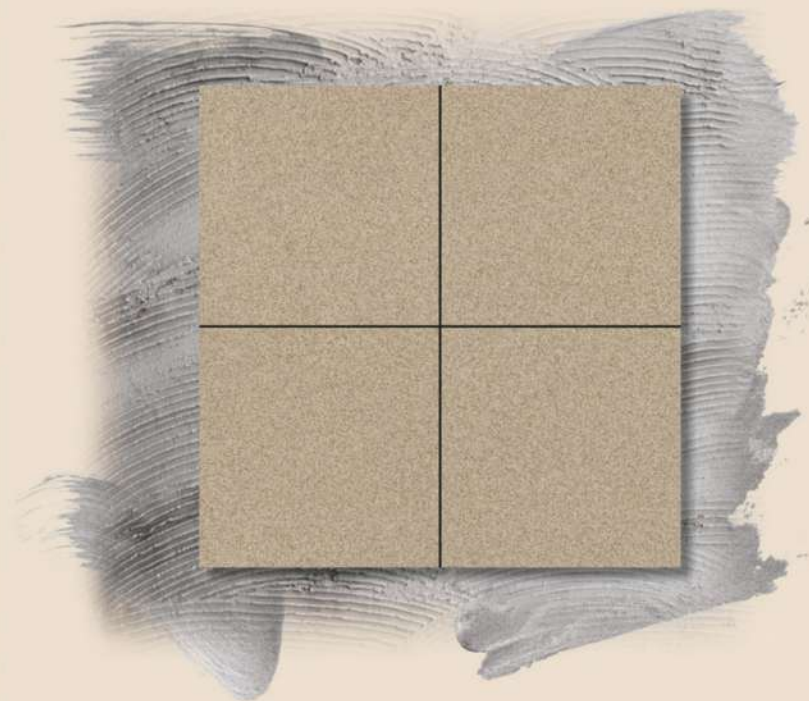

COOKIE

600X600MM MATT FINISH

◀15mm▶
THICKNESS