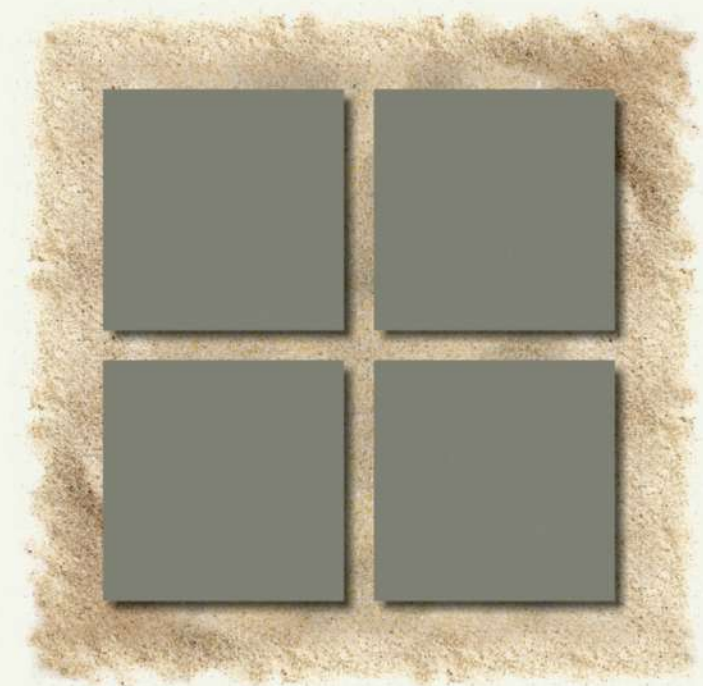

Inspiring from natural elements and design this olive series with icon of artistic design that create strong feel.

600 X 600 MM

MARFIL
TILES

OLIVE

600 X 600 MM MATT FINISH

STRONGEST
BEAUTY

600 X 600 MM

15mm 

S L A T E G R E Y

Uniquely inspired by the heritage art and delicate colors, the perfect blend of retro designs and current flavours, that gives mesmerizing look to every décor.

600 X 600 MM

SLATE GREY

600 X 600MM MATT FINISH